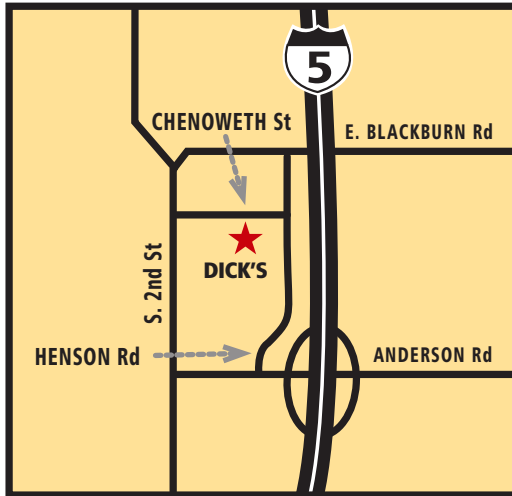

Dick's Restaurant Supply Store Locations and hours

Bellevue

2102 140th Ave NE
Bellevue, WA 98005
877-892-1819 toll free
425-289-0680 phone
425-289-0683 fax

Hours:

M-F: 9:00 am - 6:00 pm
Sat: 10:00 am - 5:00 pm