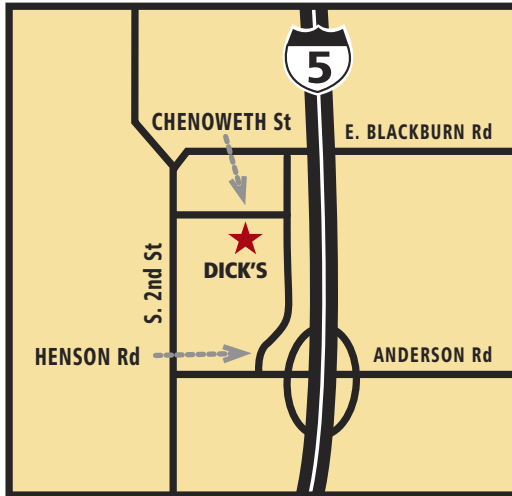

Dick's Restaurant Supply Store Locations and hours

Bellevue

2102 140th Ave NE
 Bellevue, WA 98005
 877-892-1819 toll free
 425-289-0680 phone
 425-289-0683 fax

Hours:

M-F: 9:00 am - 5:00 pm
 Sat: 10:00 am - 4:00 pm